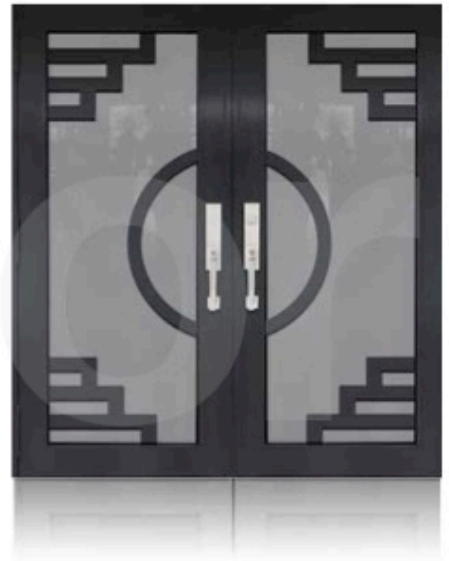

YGW-DD-B12

We offer Elegant Designs for your Entry Door